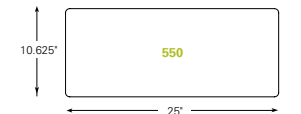

Recommended Platforms

- 800 Radiused keyboard platform with Clip Mouse *shown*
- 550 Big Compact keyboard platform *shown*
- 900 Standard keyboard platform with Clip Mouse
- 950 Standard Compact keyboard platform with Clip Mouse