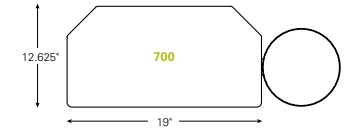

Recommended Platforms

- 700 Diagonal keyboard platform with Clip Mouse *shown*
- 400 Diagonal Big keyboard platform *shown*
- 900 Standard keyboard platform with Clip Mouse
- 950 Standard Compact keyboard platform with Clip Mouse