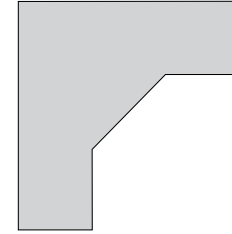

Diagonal Desk Configuration