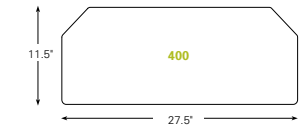

Recommended Platforms

- 700 Diagonal keyboard platform with Clip Mouse *shown*
- 400 Diagonal Big keyboard platform *shown*
- 900 Standard keyboard platform with Clip Mouse
- 950 Standard Compact keyboard platform with Clip Mouse