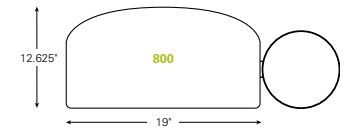

Recommended Platforms

- 800 Radiused keyboard platform with Clip Mouse *shown*
- 550 Big Compact keyboard platform *shown*
- 900 Standard keyboard platform with Clip Mouse
- 950 Standard Compact keyboard platform with Clip Mouse