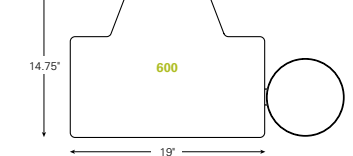

Radiused Desk Configuration

Recommended Platforms

- 800 Radiused keyboard platform with Clip Mouse *shown*
- 550 Big Compact keyboard platform *shown*
- 900 Standard keyboard platform with Clip Mouse
- 950 Standard Compact keyboard platform with Clip Mouse

90-Degree Desk with DE200 Corner Sleeve Configuration

Recommended Platforms

- 950 Standard Compact keyboard platform with Clip Mouse *shown*
- 600 Extender keyboard platform with Clip Mouse *shown*
- 700 Diagonal keyboard platform with Clip Mouse
- 900 Standard keyboard platform with Clip Mouse