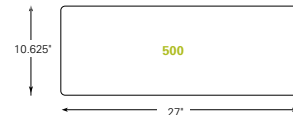

Straight Desk Configuration

Recommended Platforms

- 900 Standard keyboard platform with Clip Mouse *shown*
- 500 Big keyboard platform *shown*
- 950 Standard Compact keyboard platform with Clip Mouse
- 550 Big Compact keyboard platform