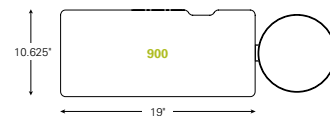

Straight Desk Configuration

Recommended Platforms

- 900 Standard keyboard platform with Clip Mouse *shown*
- 500 Big keyboard platform *shown*
- 950 Standard Compact keyboard platform with Clip Mouse
- 550 Big Compact keyboard platform