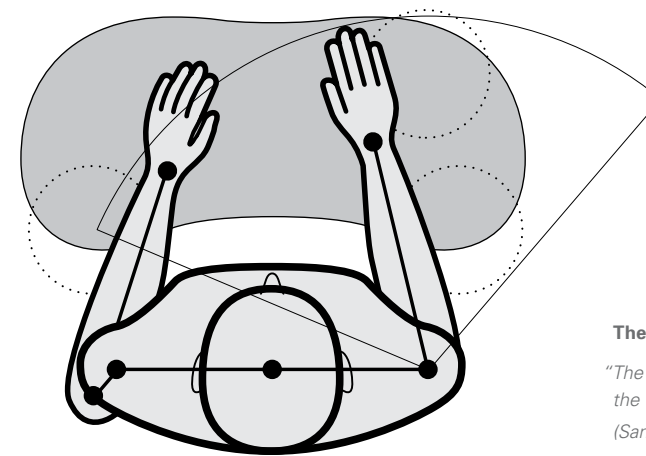

Keyboard Systems

A key component of an ergonomic workstation and a must for any keyboard user, a well-designed articulating keyboard support offers serious protection from carpal tunnel syndrome, neck and back pain, and other musculoskeletal issues.

Since 1999, Humanscale has been the leading manufacturer of articulating keyboard systems, and today sells more than all other manufacturers combined.

“A decade of ergonomics research shows that using a negatively sloped adjustable keyboard tray maximizes the time spent working in neutral hand, wrist and upper body postures. These postural benefits can’t be achieved by just using a keyboard on a height adjustable work surface.”
—Professor Alan Hedge, Cornell University

The Neutral Reach Zone

"The area that can be conveniently reached with a sweep of the forearm while the upper arm hangs in a natural position at the side."

(Sanders & McCormick, 1993)

Humanscale keyboard systems ensure nearly all users can work consistently within their Neutral Reach Zone to maintain a low-risk posture.