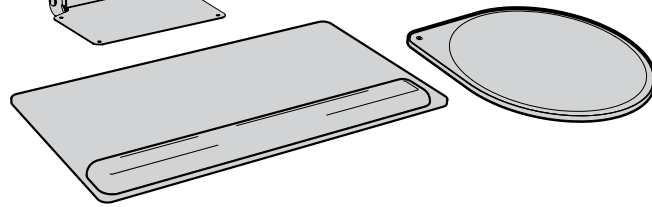

Keyboard Components

Mechanisms

Humanscale offers nine award-winning, negative-tilt mechanism options, from our original standard-bearer, the 2G, to our latest 5G, which combines easy dial-a-tilt and height adjustability with the strongest, most stable arm on the market. All of our mechanisms encourage low-risk typing postures and feature easy and intuitive adjustability.

Mouse Platforms

From our original Swivel Mouse to our best-in-class Clip Mouse — which features height, depth and lateral adjustability, and can easily be moved to support left- or right-handed mousing — Humanscale’s mouse options will keep you mousing in comfort.