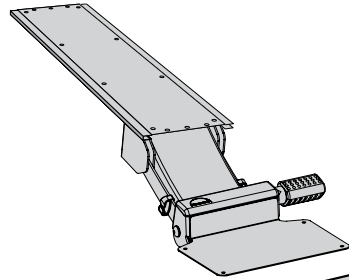

Keyboard Components

Mechanisms

Humanscale offers nine award-winning, negative-tilt mechanism options, from our original standard-bearer, the 2G, to our latest 5G, which combines easy dial-a-tilt and height adjustability with the strongest, most stable arm on the market. All of our mechanisms encourage low-risk typing postures and feature easy and intuitive adjustability.

Mouse Platforms

From our original Swivel Mouse to our best-in-class Clip Mouse — which features height, depth and lateral adjustability, and can easily be moved to support left- or right-handed mousing — Humanscale’s mouse options will keep you mousing in comfort.