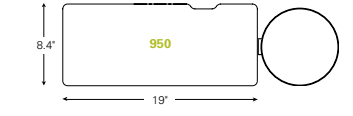

Radiused Desk Configuration

Recommended Platforms

- 800 Radiused keyboard platform with Clip Mouse *shown*
- 550 Big Compact keyboard platform *shown*
- 900 Standard keyboard platform with Clip Mouse
- 950 Standard Compact keyboard platform with Clip Mouse

90-Degree Desk with DE200 Corner Sleeve Configuration

Recommended Platforms

- 950 Standard Compact keyboard platform with Clip Mouse *shown*
- 600 Extender keyboard platform with Clip Mouse *shown*
- 700 Diagonal keyboard platform with Clip Mouse
- 900 Standard keyboard platform with Clip Mouse